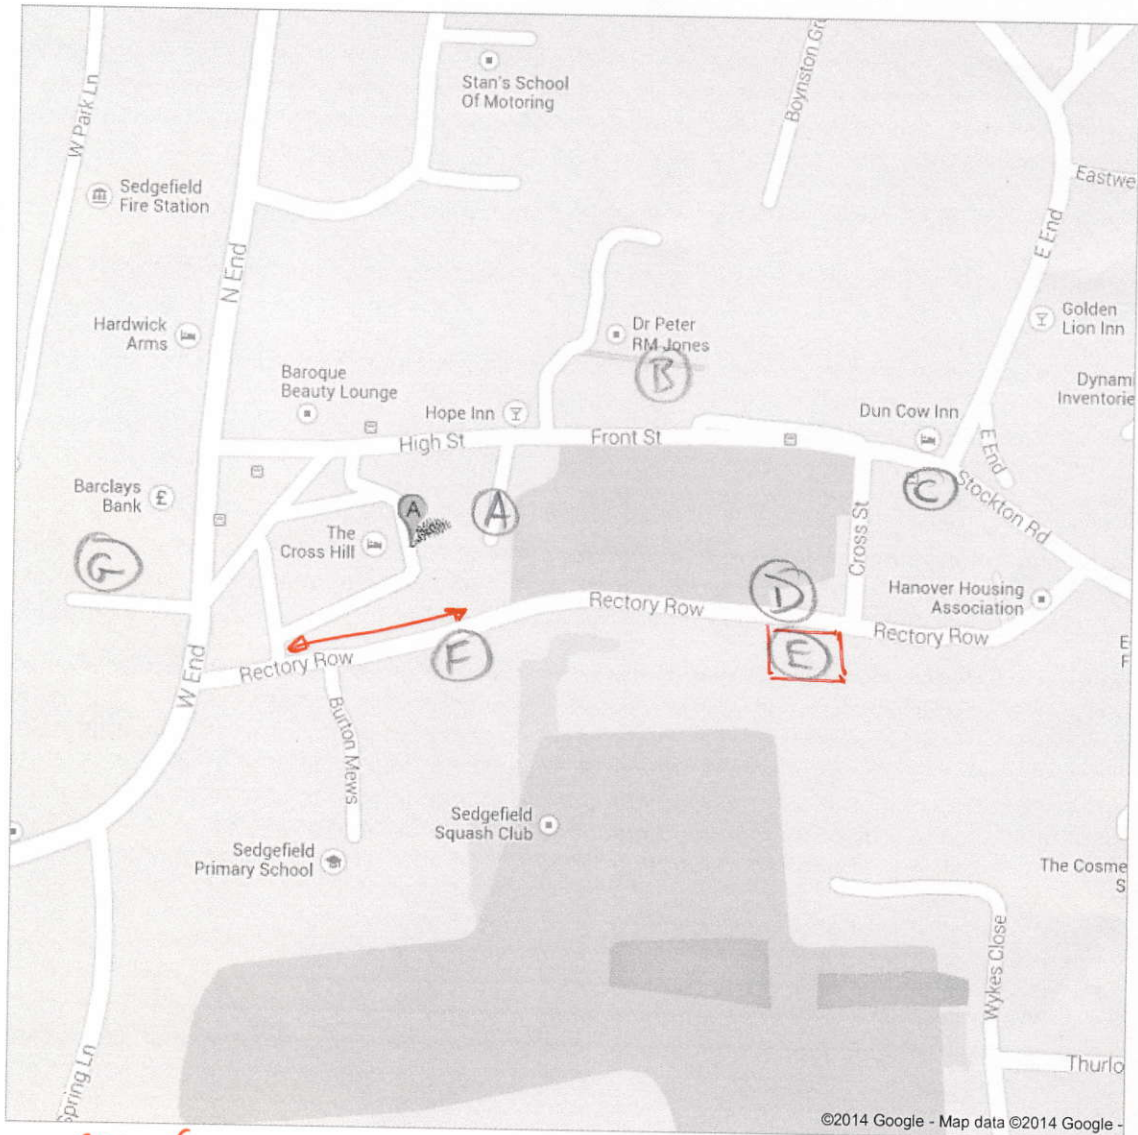

Google

Address Sedgefield, County Durham TS21  
UK

## PARKING OPTIONS

- (A) - FORMALISE/ENCOURAGE USE OF 'GREEN' TURNING CIRCLE
- (B) - RE-PLAN DOCTOR'S SURGERY PARKING TO MAXIMIZE NO OF BAYS
- (C) - RE-LOCATE/REMOVE BUS STOP OUTSIDE CHINESE TAKE AWAY (APPROX' 3' BAYS CREATED)
- (D) - INTRODUCE FORMAL HERRINGBONE PARKING OUTSIDE CLUB AREA
- (E) - CONSTRUCT CAR PARK ON OPEN SPACE OFF RECTORY ROW/OPPOSITE CLUBS.
- (F) - INTRODUCE HERRINGBONE PARKING ON RECTORY ROW ~~FROM~~
- (G) - POTENTIAL 'PRIVATE' PARKING SPACE IN MANOR HOUSE CAR PARK TO REAR.