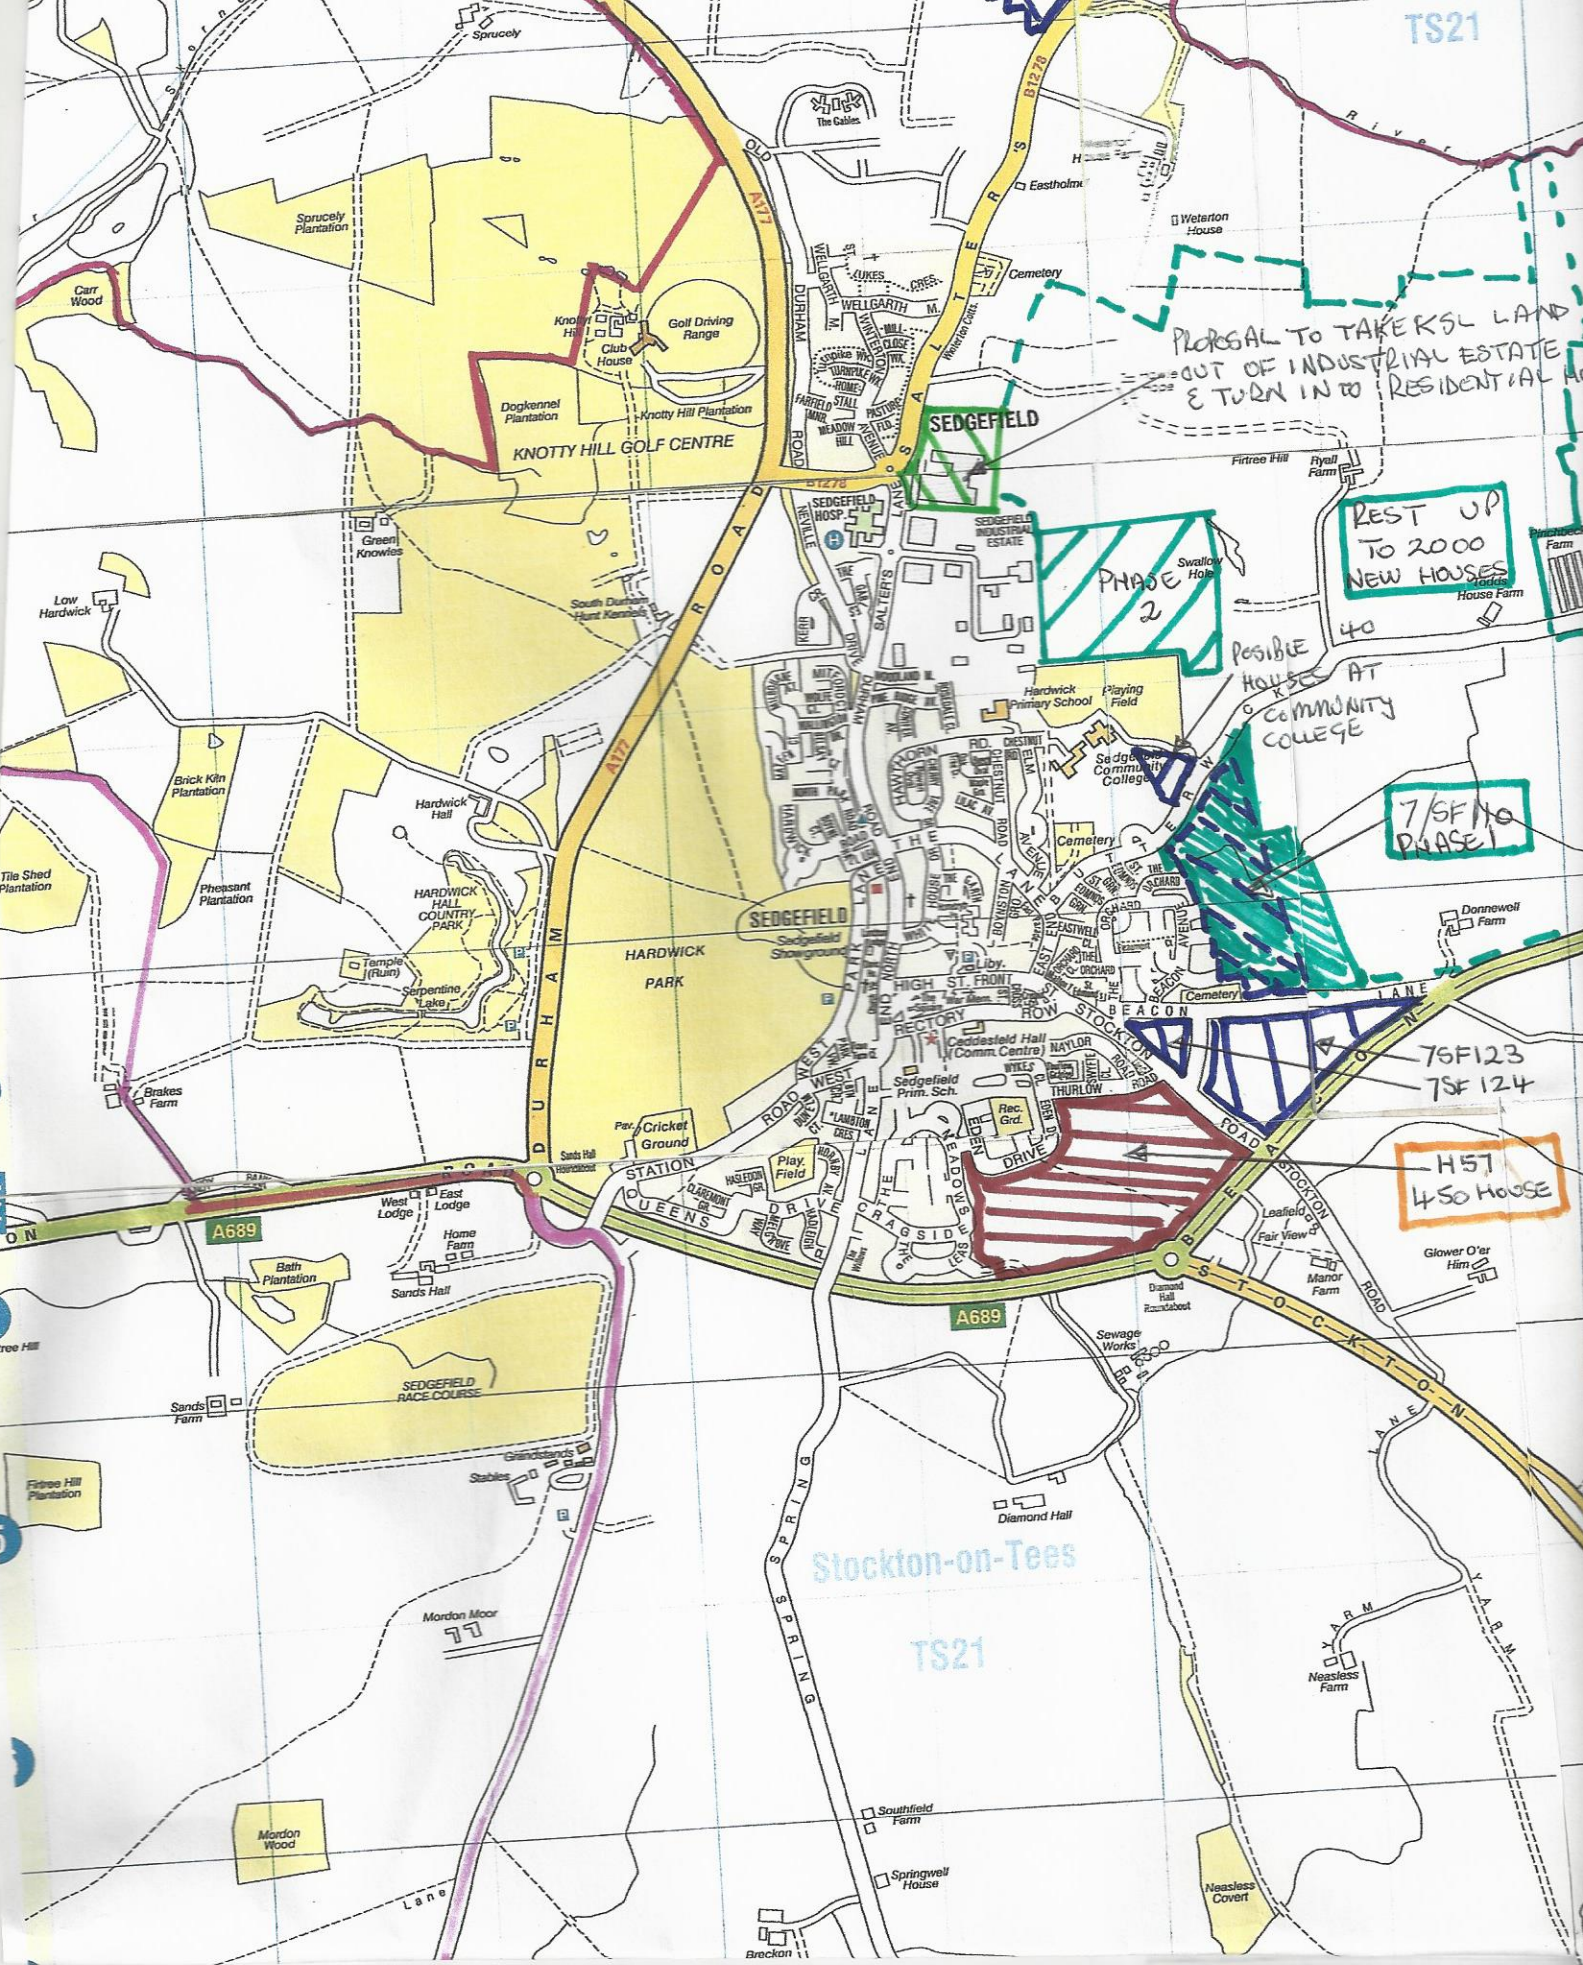

TS21

PROPOSAL TO TAKE KSL LAND OUT OF INDUSTRIAL ESTATE & TURN INTO RESIDENTIAL HOUSING

REST UP TO 2000 NEW HOUSES

POSSIBLE HOUSES AT COMMUNITY COLLEGE

7/5F NO PHASE 1

H57 450 HOUSE

75F123
75F124

Stockton-on-Tees

TS21

Mordon Wood

Neasless Farm

Neasless Covert

Springfield House

Southfield Farm

Diamond Hall

Sewage Works

Diamond Hall Roundabout

Manor Farm

Fair View

Leaffield

Leaffield

Manor Farm

Fair View

Leaffield

Manor Farm

Fair View

Leaffield

Manor Farm

Fair View

Leaffield

Manor Farm

Fair View